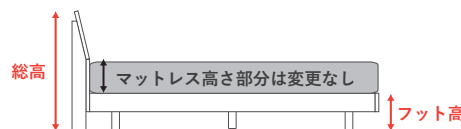

PAL BED - B-TYPE

バルベッド - Bタイプ

Year of Production 2023-

Designer : MASTERWAL

COMMON ROOTS
by MASTERWAL

マットレス参考サイズ

K : W1800 D1960 H230/H290/H350   Q : W1600 D1960 H230/H290/H350   WD : W1500 D1960 H230/H290/H350
D : W1400 D1960 H230/H290/H350   SD : W1200 D1960 H230/H290/H350   S : W970 D1960 H230/H290/H350

Bタイプ - H740 (マットレスH230用)

K	W1820 D2073 H740	PLBDB-K-H74-WNCG	¥258,500
Q	W1620 D2073 H740	PLBDB-Q-H74-WNCG	¥236,500
WD	W1510 D2073 H740	PLBDB-WD-H74-WNCG	¥225,500
D	W1410 D2073 H740	PLBDB-D-H74-WNCG	¥209,000
SD	W1210 D2073 H740	PLBDB-SD-H74-WNCG	¥203,500
S	W980 D2073 H740	PLBDB-S-H74-WNCG	¥198,000

フレーム：無垢材 / オイル仕上げ
補助脚付
スノコ：ヒノキ無垢 / 無塗装

ウレタン塗装   クリア(着色) / + ¥33,000

高さ変更   K~S
アップ ~50mm   + ¥22,000
ダウン ~50mm   + ¥11,000

Bタイプ - H800 (マットレスH290用)

K	W1820 D2073 H800	PLBDB-K-H80-WNCG	¥280,500
Q	W1620 D2073 H800	PLBDB-Q-H80-WNCG	¥258,500
WD	W1510 D2073 H800	PLBDB-WD-H80-WNCG	¥247,500
D	W1410 D2073 H800	PLBDB-D-H80-WNCG	¥231,000
SD	W1210 D2073 H800	PLBDB-SD-H80-WNCG	¥225,500
S	W980 D2073 H800	PLBDB-S-H80-WNCG	¥220,000

床板仕様に変更   + ¥11,000

※ご注文時に床板仕様と表記ください。

Bタイプ - H860 (マットレスH350用)

K	W1820 D2073 H860	PLBDB-K-H86-WNCG	¥302,500
Q	W1620 D2073 H860	PLBDB-Q-H86-WNCG	¥280,500
WD	W1510 D2073 H860	PLBDB-WD-H86-WNCG	¥269,500
D	W1410 D2073 H860	PLBDB-D-H86-WNCG	¥253,000
SD	W1210 D2073 H860	PLBDB-SD-H86-WNCG	¥247,500
S	W980 D2073 H860	PLBDB-S-H86-WNCG	¥242,000

※表示価格は全て税込み価格です。

www.masterwal.jp   2024.05